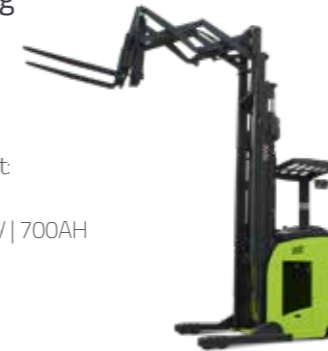

JX1 500 kg

- Lifting Height:
2200 mm
- Max. Lifting Height:
4880 mm
- 24V | 224AH
- AC Controller

ZOOMLION

DOHVATNI VILIČAR

**SMATRAJTE VAŠU NARUDŽBU
PODIGNUTOM**

DOHVATNI VILIČAR

YB12E/15E (Standing)

1200/1500 kg

- Lifting Height: 3000 mm
- Max Lifting Height: 5000 mm
- 24V | 210/270AH
- AC Controller

YB12EA/15EA (Standing)

1200/1500 kg

- Lifting Height: 3000 mm
- Max Lifting Height: 3960 mm
- 24V | 210/280AH
- AC Controller

YB15RA/18RA (Standing)

1500/1800 kg

- Lifting Height: 3000 mm
- Max Lifting Height: 6000 mm
- 24V | 420AH, 36V | 700AH
- AC Controller

YB16R (Standing)

1600 kg

- Lifting Height: 3000 mm
- Max Lifting Height: 7200 mm
- 48V | 360AH
- AC Controller