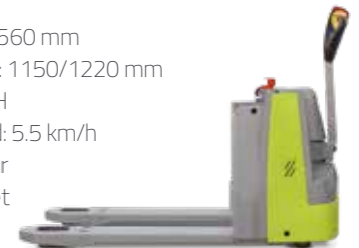

TB20WI 2000 kg

- Fork Width: 560 mm
- Fork Length: 1150/1220 mm
- 24V | 150AH
- Travel speed: 5.5 km/h
- AC Controller
- Double pallet