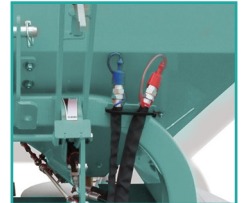

Hidraulična kontrola
Double acting hydraulic control