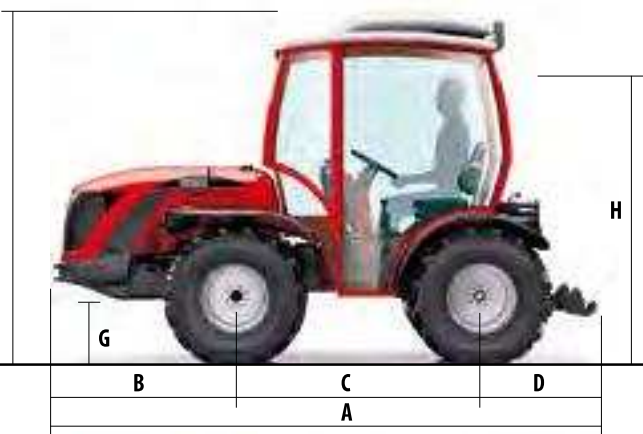

DIMENSIONS TTR

E

	31x15.50-15 Terra	31x15.50-15 Softrac	31x15.50-15 Xtra-Trac	300/80-15.3
E	395/15.6	395/15.6	395/15.6	300/11.8

	340/65 R18	400/55-17.5 Terra Twin	440/50 R17 All-Ground	425/55 R17 AC 70 C
E	340/13.9	400/15.7	440/17.3	425/16.7

Wheels

Dimensions (mm/inch)

Front/Rear	A	B	C	D	F	G	H**	I	L*	M	N*	O
31x15.50-15 Terra	3500/137.8	1220/48.0	1530/60.2	750/29.5	2085/82.1	310/12.2	1865/73.4	2215/87.2	1835/72.9	1440/56.7	1835/72.2	1440/56.7
31x15.50-15 Softrac	3500/137.8	1220/48.0	1530/60.2	750/29.5	2085/82.1	310/12.2	1865/73.4	2215/87.2	1835/72.9	1440/56.7	1835/72.2	1440/56.7
31x15.50-15 Xtra-Trac	3500/137.8	1220/48.0	1530/60.2	750/29.5	2085/82.1	310/12.2	1865/73.4	2215/87.2	1835/72.9	1440/56.7	1835/72.2	1440/56.7
300/80-15.3	3500/137.8	1220/48.0	1530/60.2	750/29.5	2130/83.8	355/14.0	1910/75.2	2260/89.0	1610/63.4	1310/51.6	1610/63.4	1310/51.6
340/65 R18	3500/137.8	1220/48.0	1530/60.2	750/29.5	2130/83.8	355/14.0	1910/75.2	2260/89.0	1740/57.9	1400/55.1	1740/57.9	1400/55.1
400/55-17.5 Terra Twin	3500/137.8	1220/48.0	1530/60.2	750/29.5	2130/83.8	345/13.6	1910/75.2	2260/88.6	1830/72.0	1430/56.3	1830/72.0	1430/56.3
440/50 R17 All-Ground	3500/137.8	1220/48.0	1530/60.2	750/29.5	2130/83.8	355/14.0	1910/75.2	2260/89.0	1820/71.6	1390/54.7	1900/74.8	1470/57.9
425/55 R17 AC 70 C	3500/137.8	1220/48.0	1530/60.2	750/29.5	2130/83.8	355/14.0	1910/75.2	2260/89.0	1815/71.4	1390/54.7	1895/74.6	1470/57.9

*Min. external width

**Height calculated with the operator of average height sitting (cm/in 175/68.9)